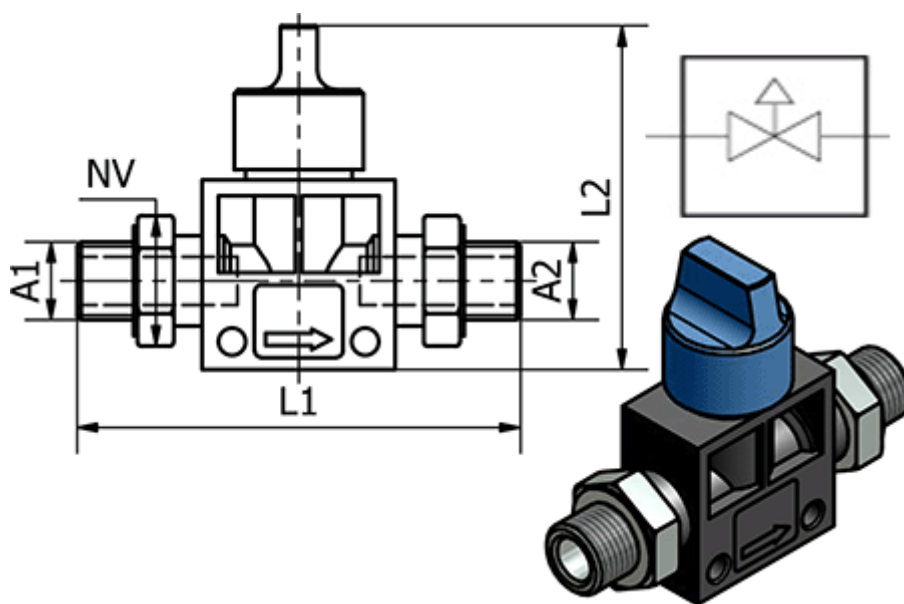

Data Sheet

Article number: 5861943814

Description: Hand Valve 194.3814 - G 1/4" G 3/8"
Thread/Thread

Measures

L1	= 80
L2	= 46
NV	= 17/17
Thread A1	= G 3/8"
Thread A2	= G 1/4"